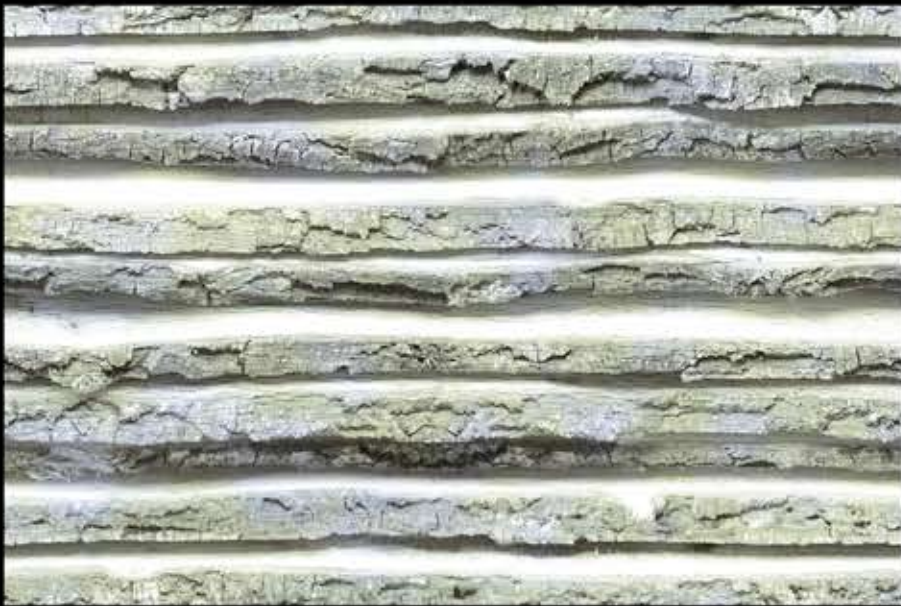

450mm X 300mm
DIGITAL WALL TILES

ELEVATION SERIES

5005

RANDOM

450mm X 300mm
DIGITAL WALL TILES

ELEVATION SERIES

5006

RANDOM