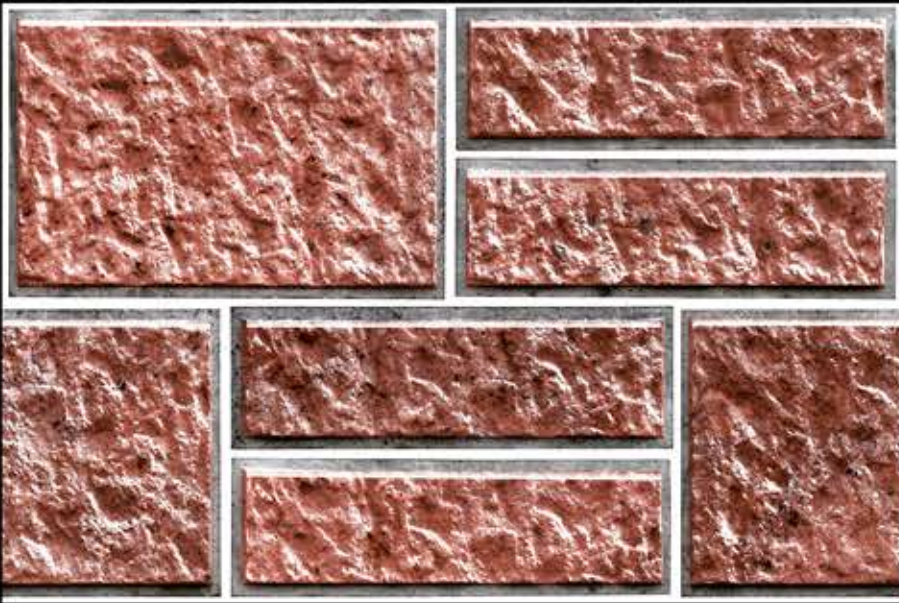

450mm X 300mm
DIGITAL WALL TILES

ELEVATION SERIES

5021

RANDOM