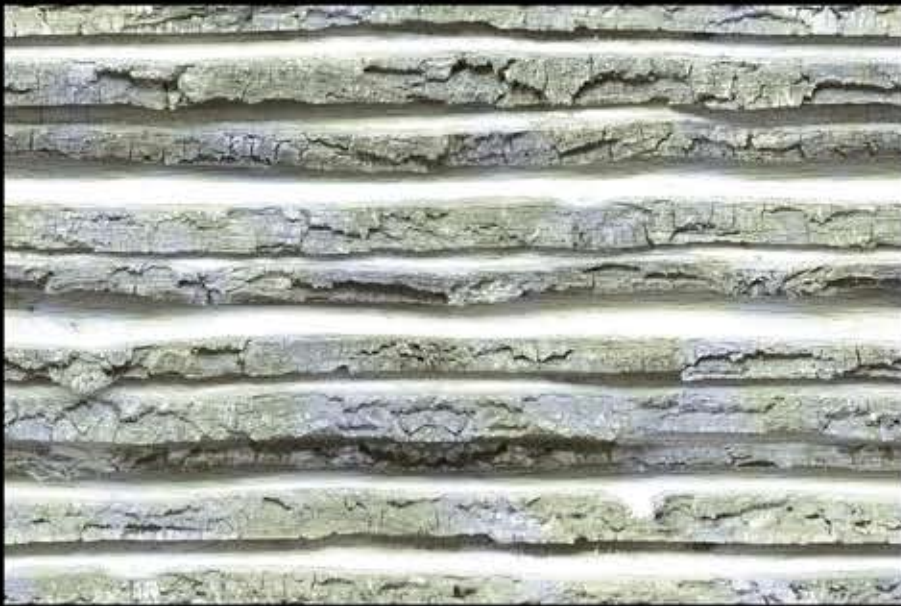

450mm X 300mm
DIGITAL WALL TILES

ELEVATION SERIES

5005

RANDOM

450mm X 300mm
DIGITAL WALL TILES

ELEVATION SERIES

5006

RANDOM